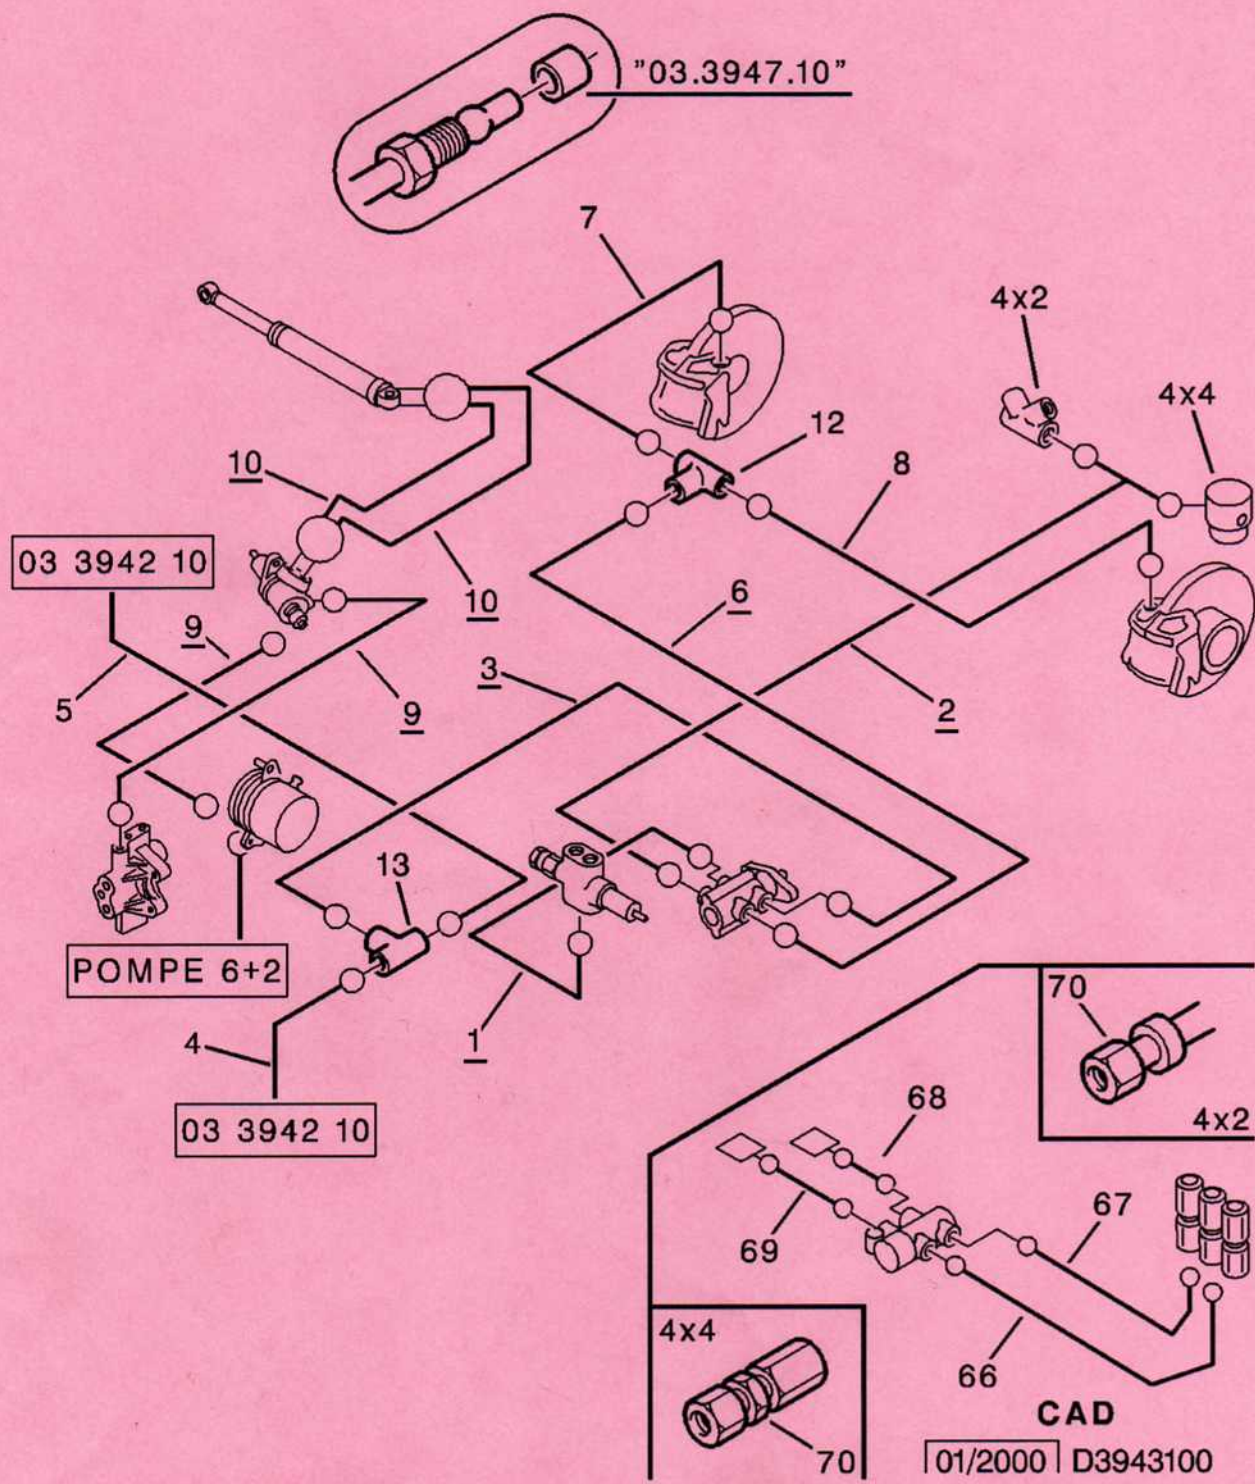

# STEERING AND BRAKE PIPING POWER STEERING

# SUPPLY SUSPENSION PIPING POWER STEERING

NOTICE: REFERENCES 7 + 8 + 17 REPLACE THE ONE-PART STANDAR  
D

TUBE

[03/92]

D3941110

# RETURN PIPING POWER STEERING UNTIL RPO No. 05167 EXCEPT 4X4

[01/92]

D3944110