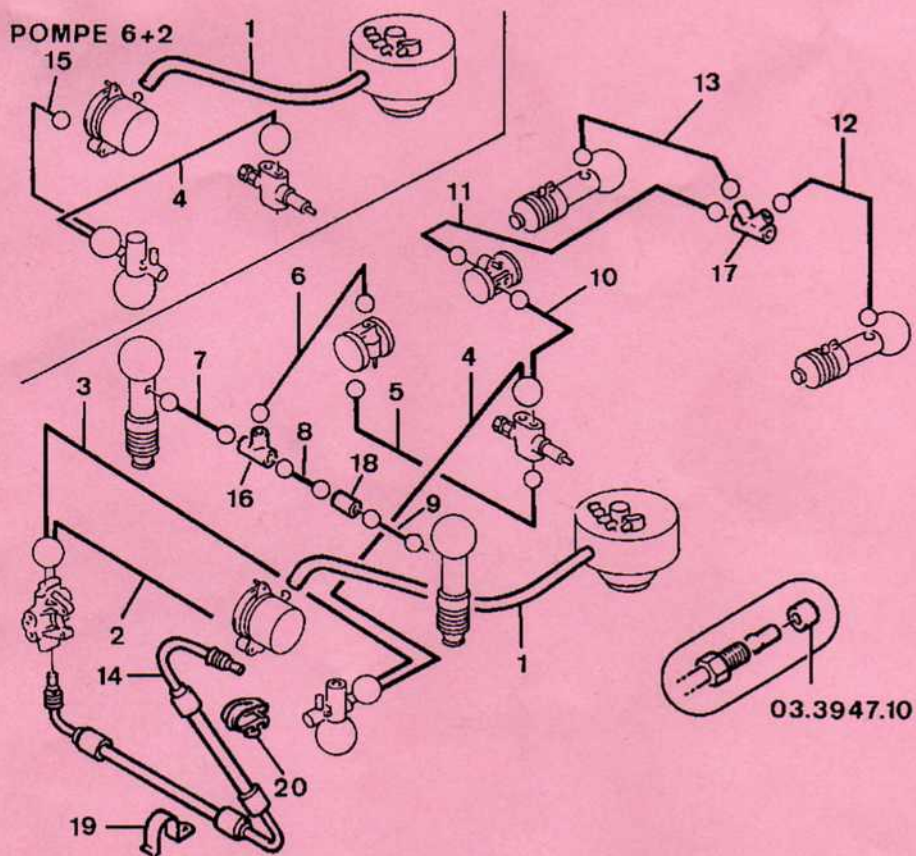

# STEERING AND BRAKE PIPING POWER STEERING

# SUPPLY SUSPENSION PIPING POWER STEERING

NOTICE: REFERENCES 7 + 8 + 17 REPLACE THE ONE-PART STANDAR  
D

TUBE

[03/92]

D3941110

# RETURN PIPING POWER STEERING UNTIL RPO No. 05167 EXCEPT 4X4

[01/92]

D3944110