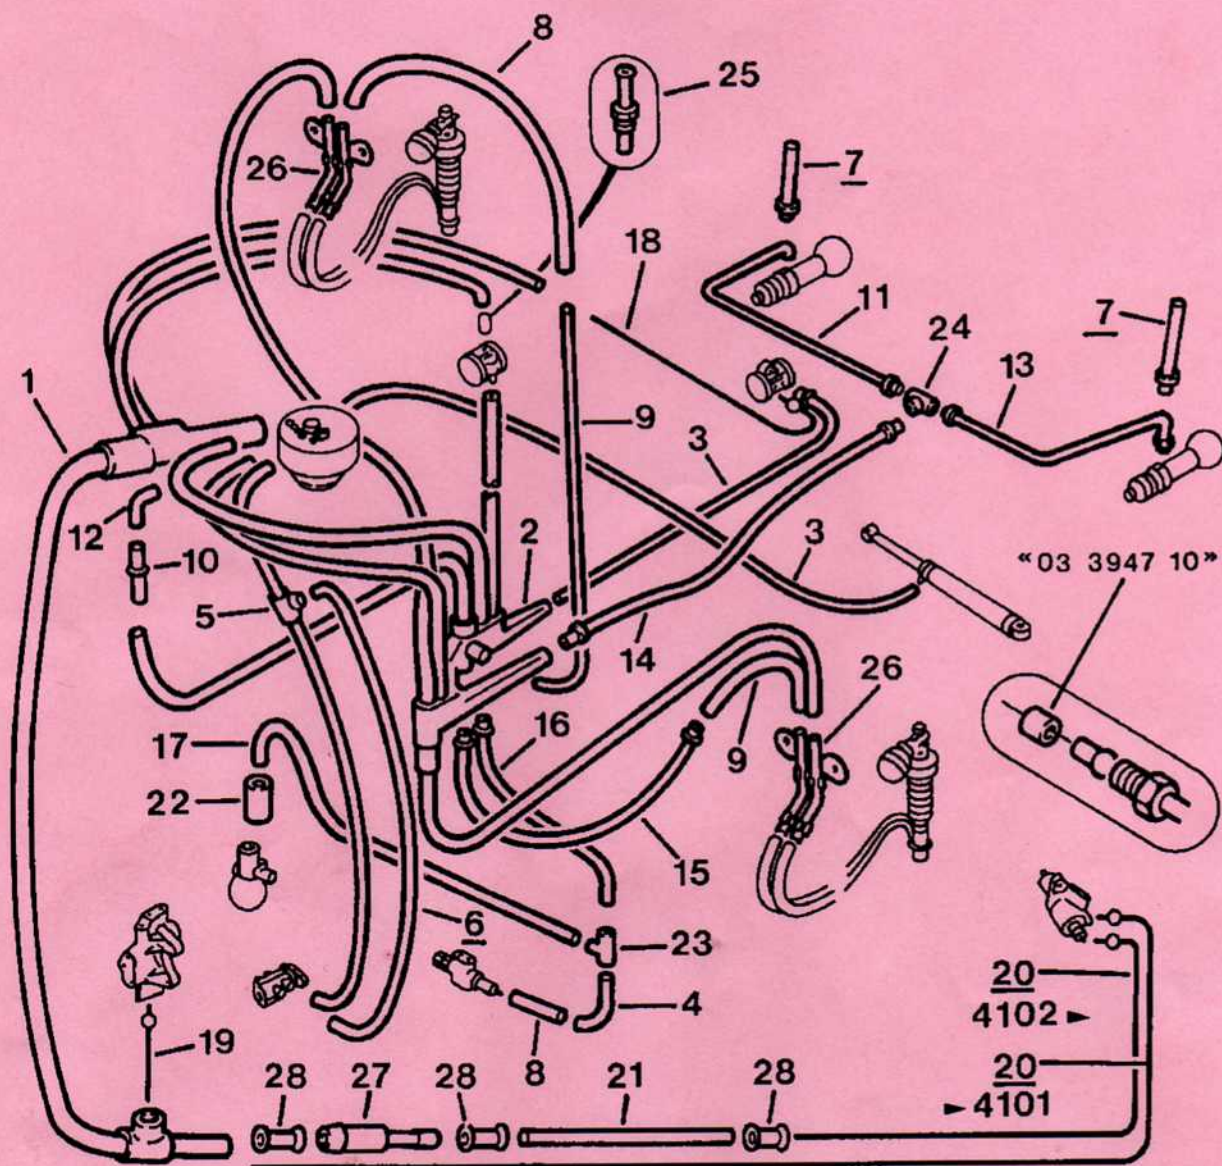

# STEERING AND BRAKE PIPING POWER STEERING

# SUPPLY SUSPENSION PIPING POWER STEERING

NOTICE: REFERENCES 7 + 8 + 17 REPLACE THE ONE-PART STANDAR  
D

TUBE

[03/92]

D3941110

# RETURN PIPING POWER STEERING UNTIL RPO No. 05167 EXCEPT 4X4

[01/92]

D3944110